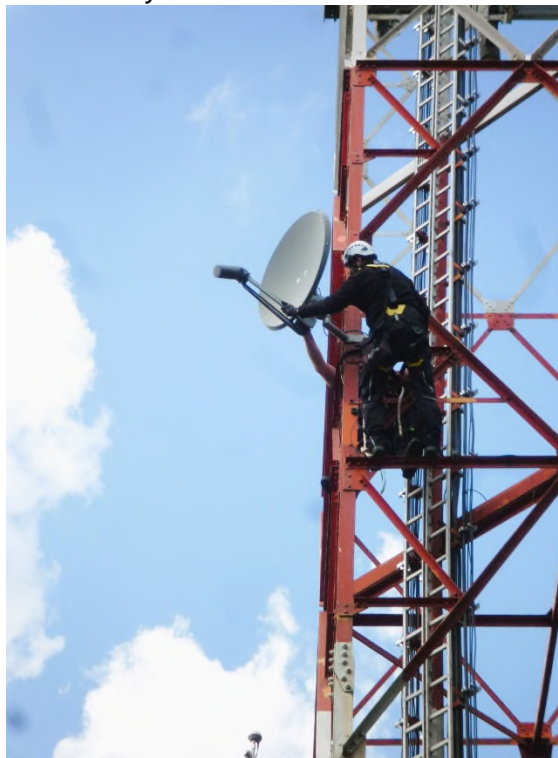

KATHREIN Broadcast and e*Message W.I.S. Deutschland GmbH: Successful satellite panning project

von: Viktor Mann u. Karin Erz, KATHREIN Broadcast GmbH, Rohrdorf, 01.08.2024

e*Message, a leading provider of communication and alerting solutions in Germany, and KATHREIN Broadcast have successfully completed a complex project to convert satellite stations. The aim of the project was to align over 420 receiving antennas throughout Germany with a new satellite within just three months.

“As the operator of the independent, satellite-based security radio network in Germany with more than 700 ground stations, we place the highest demands on the reliability of our infrastructure,” explains e*Message managing director Dirk Nopens. “KATHREIN Broadcast provided us with excellent support in this challenging project and coordinated the conversion of the 420 locations first-class.”

Antenna system before the SAT swivel

Antenna system after the SAT swivel

Viktor Mann, Project Manager for the „SAT-Schwenk Project“

“Such large-scale conversion projects require precise planning and an experienced team on site,” explains Viktor Mann, project manager at KATHREIN Broadcast. “Our specialists implemented everything smoothly, from the site inspection to installation on the systems, which were sometimes difficult to access.”