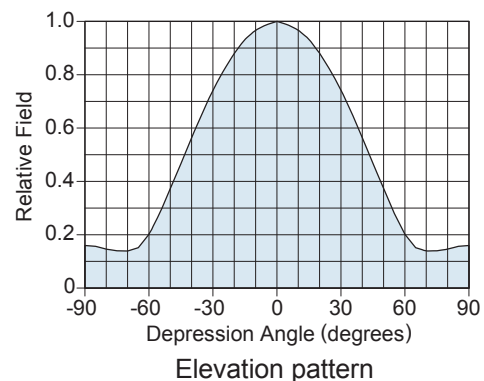

The HDCA-5CP antennas may be used stand alone or in stacked arrays for higher gain, increased side-lobe suppression, or custom azimuth patterns.

Specifications

Frequency range	Any specified VHF-TV channel 54 to 88 MHz		
Gain	Gain	Power gain	
Channels 2—3	3.7 dBd	2.34	
Channels 4—6	4.5 dBd	2.82	
Impedance	50 or 75 ohms		
VSWR	<1.5:1		
Polarization	Circular		
Front-to-back ratio	>16 dB		
Maximum input power	250 watts 50Ω 100 watts 75Ω		
Azimuth pattern	63 degrees (half-power)		
Elevation pattern	63 degrees (half-power)		
Connector	75Ω N female		
Weight	38 lb (17.2 kg)		
Dimensions	107 x 75.3 inches maximum (2718 x 1913 mm)		
Wind load at 100 mph (161 kph)	Front 123 lbf (547 N)		
Wind survival rating*	120 mph (193 kph)		
Shipping dimensions	125 x 10 x 6 inches maximum (3175 x 254 x 152 mm)		
Shipping weight	46 lb (20.9 kg) maximum		
Mounting	For masts of 2.375 inch (60 mm) OD.		
	HDCA-5CP/CM	Center-mount (channels 2—6)	
	HDCA-5CP/RM	Rear-mount (channels 2—6)	

Azimuth pattern

Elevation pattern

*Mechanical design is based on environmental conditions as stipulated in TIA-222-G-2 (December 2009) and/or ETS 300 019-1-4 which include the static mechanical load imposed on an antenna by wind at maximum velocity. Contact KBU for further details.