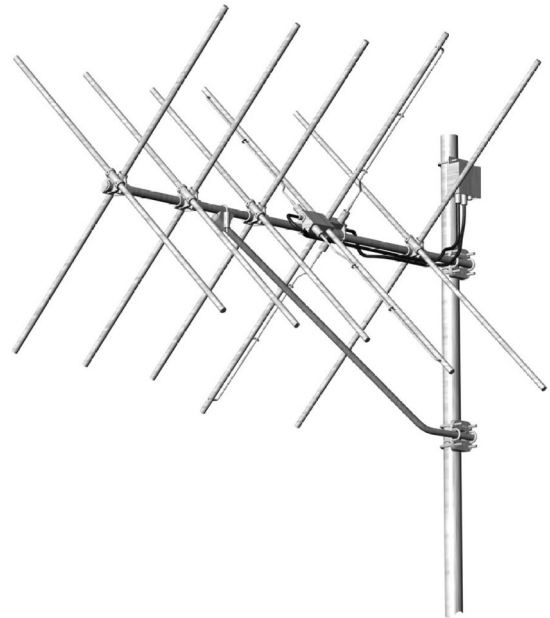

The Scala HDCA-5CP/CM & HDCA-5CP/RM are ruggedly built yagi antennas, designed for professional VHF-TV transmit and receive applications.

Like all Scala antennas, the HDCA-5CP antennas are made of the finest materials using state of the art electrical and mechanical designs resulting in superior performance and long service life.

The HDCA-5CP antennas may be used stand alone or in stacked arrays for higher gain, increased side-lobe suppression, or custom azimuth patterns.

Specifications

Frequency range	Any specified VHF-TV channel 54 to 88 MHz		
Gain	Gain	Power gain	
Channels 2—3	3.7 dBd	2.34	
Channels 4—6	4.5 dBd	2.82	
Impedance	50 or 75 ohms		
VSWR	<1.5:1		
Polarization	Circular		
Front-to-back ratio	>16 dB		
Maximum input power	250 watts 50Ω 100 watts 75Ω		
Azimuth pattern	63 degrees (half-power)		
Elevation pattern	63 degrees (half-power)		
Connector	75Ω N female		
Weight	38 lb (17.2 kg)		
Dimensions	107 x 75.3 inches maximum (2718 x 1913 mm)		
Wind load at 100 mph (161 kph)	Front 123 lbf (547 N)		
Wind survival rating*	120 mph (193 kph)		
Shipping dimensions	125 x 10 x 6 inches maximum (3175 x 254 x 152 mm)		
Shipping weight	46 lb (20.9 kg) maximum		
Mounting	For masts of 2.375 inch (60 mm) OD.		
	HDCA-5CP/CM	Center-mount (channels 2—6)	
	HDCA-5CP/RM	Rear-mount (channels 2—6)	

Azimuth pattern

Elevation pattern

*Mechanical design is based on environmental conditions as stipulated in TIA-222-G-2 (December 2009) and/or ETS 300 019-1-4 which include the static mechanical load imposed on an antenna by wind at maximum velocity. Contact KBU for further details.

30076a subject to alteration

All specifications are subject to change without notice.
The latest specifications are available at www.kathrein-bca.com

HDCA-5CP (TV) Page 1 of 2

A Kathrein Broadcast Brand

HDCA-5CP/CM, HDCA-5CP/RM Circularly Polarized VHF-TV Yagi Antenna 54 to 88 MHz (Channels 2—6)