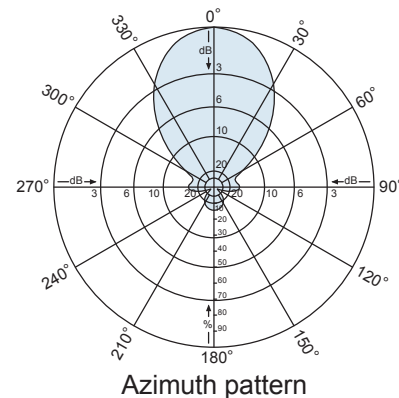

The Scala HDCA-5CP/CM & HDCA-5CP/RM are ruggedly built yagi antennas, designed for professional VHF-TV transmit and receive applications.

Like all Scala antennas, the HDCA-5CP antennas are made of the finest materials using state of the art electrical and mechanical designs resulting in superior performance and long service life.

The HDCA-5CP antennas may be used stand alone or in stacked arrays for higher gain, increased side-lobe suppression, or custom azimuth patterns.

Specifications

Frequency range	Any specified VHF-TV channel 54 to 88 MHz		
Gain	Gain	Power gain	
Channels 2—3	3.7 dBd	2.34	
Channels 4—6	4.5 dBd	2.82	
Impedance	50 or 75 ohms		
VSWR	<1.5:1		
Polarization	Circular		
Front-to-back ratio	>16 dB		
Maximum input power	250 watts 50Ω 100 watts 75Ω		
Azimuth pattern	63 degrees (half-power)		
Elevation pattern	63 degrees (half-power)		
Connector	75Ω N female		
Weight	38 lb (17.2 kg)		
Dimensions	107 x 75.3 inches maximum (2718 x 1913 mm)		
Wind load at 100 mph (161 kph)	Front 123 lbf (547 N)		
Wind survival rating*	120 mph (193 kph)		
Shipping dimensions	125 x 10 x 6 inches maximum (3175 x 254 x 152 mm)		
Shipping weight	46 lb (20.9 kg) maximum		
Mounting	For masts of 2.375 inch (60 mm) OD.		
	HDCA-5CP/CM	Center-mount (channels 2—6)	
	HDCA-5CP/RM	Rear-mount (channels 2—6)	