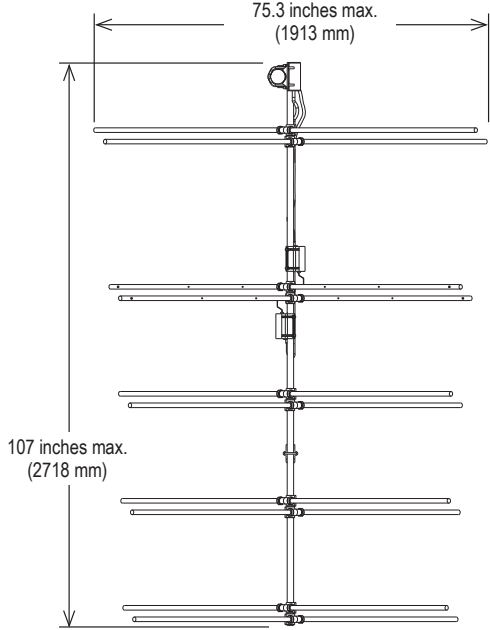

A Kathrein Broadcast Brand

HDCA-5CP/CM, HDCA-5CP/RM Circularly Polarized VHF-TV Yagi Antenna 54 to 88 MHz (Channels 2—6)

HDCA-5CP/RM (Channels 2—6)

HDCA-5CP/CM (Channels 2—6)

30076a subject to alteration

All specifications are subject to change without notice.
The latest specifications are available at www.kathrein-bca.com

Kathrein Broadcast USA 8337 11th Street, White City, OR 97503
Phone: 541-879-2300 Email: support-usa@kathrein-bca.com