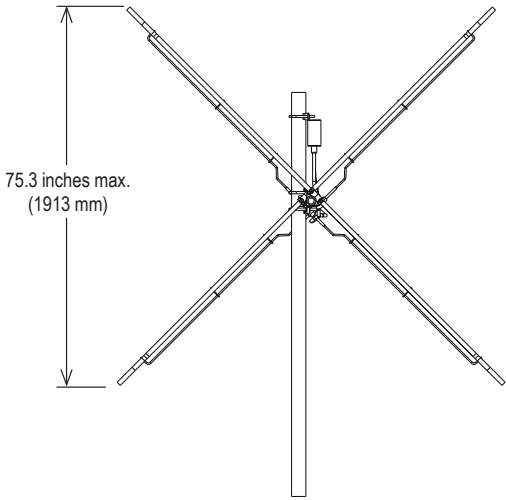

The HDCA-5CP antennas may be used stand alone or in stacked arrays for higher gain, increased side-lobe suppression, or custom azimuth patterns.

Specifications

Frequency range	Any specified VHF-TV channel 54 to 88 MHz		
Gain	Gain	Power gain	
Channels 2—3	3.7 dBd	2.34	
Channels 4—6	4.5 dBd	2.82	
Impedance	50 or 75 ohms		
VSWR	<1.5:1		
Polarization	Circular		
Front-to-back ratio	>16 dB		
Maximum input power	250 watts 50Ω 100 watts 75Ω		
Azimuth pattern	63 degrees (half-power)		
Elevation pattern	63 degrees (half-power)		
Connector	75Ω N female		
Weight	38 lb (17.2 kg)		
Dimensions	107 x 75.3 inches maximum (2718 x 1913 mm)		
Wind load at 100 mph (161 kph)	Front 123 lbf (547 N)		
Wind survival rating*	120 mph (193 kph)		
Shipping dimensions	125 x 10 x 6 inches maximum (3175 x 254 x 152 mm)		
Shipping weight	46 lb (20.9 kg) maximum		
Mounting	For masts of 2.375 inch (60 mm) OD.		
	HDCA-5CP/CM	Center-mount (channels 2—6)	
	HDCA-5CP/RM	Rear-mount (channels 2—6)	

30076a subject to alteration

All specifications are subject to change without notice.
The latest specifications are available at www.kathrein-bca.com

HDCA-5CP (TV) Page 1 of 2

A Kathrein Broadcast Brand

HDCA-5CP/CM, HDCA-5CP/RM Circularly Polarized VHF-TV Yagi Antenna 54 to 88 MHz (Channels 2—6)