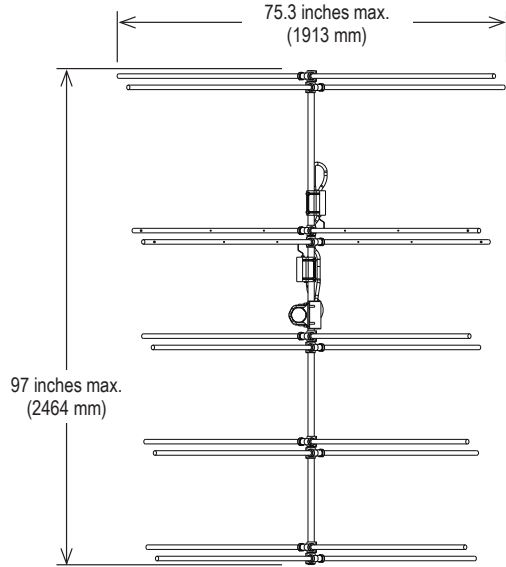

A Kathrein Broadcast Brand

HDCA-5CP/CM, HDCA-5CP/RM Circularly Polarized VHF-TV Yagi Antenna 54 to 88 MHz (Channels 2—6)

HDCA-5CP/RM (Channels 2—6)

HDCA-5CP/CM (Channels 2—6)

30076a subject to alteration

All specifications are subject to change without notice.
The latest specifications are available at www.kathrein-bca.com

Kathrein Broadcast USA 8337 11th Street, White City, OR 97503
Phone: 541-879-2300 Email: support-usa@kathrein-bca.com