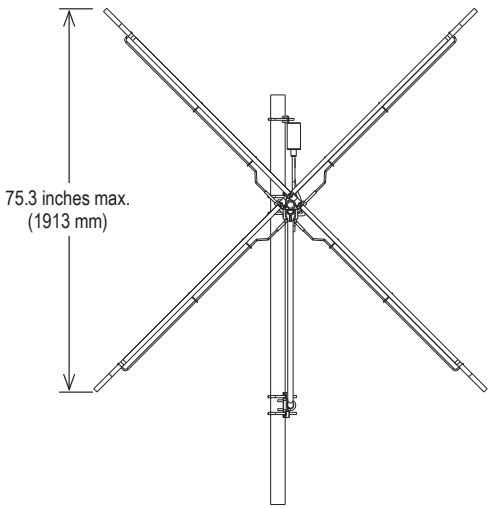

A Kathrein Broadcast Brand

HDCA-5CP/CM, HDCA-5CP/RM Circularly Polarized VHF-TV Yagi Antenna 54 to 88 MHz (Channels 2—6)

HDCA-5CP/RM (Channels 2—6)

30076a subject to alteration

All specifications are subject to change without notice.
The latest specifications are available at www.kathrein-bca.com

Kathrein Broadcast USA 8337 11th Street, White City, OR 97503
Phone: 541-879-2300 Email: support-usa@kathrein-bca.com